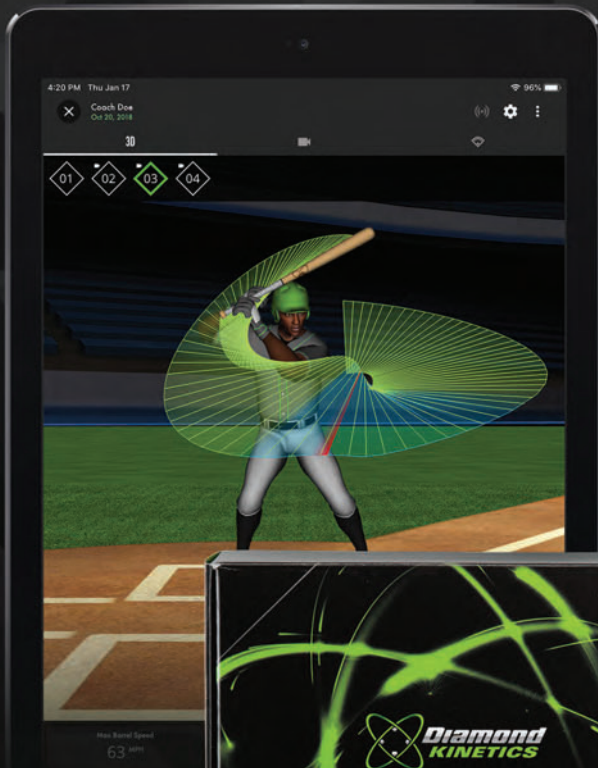

PERFECT GAME

WWW.PERFECTGAME.ORG

PERFECT GAME
MAIN  EVENT

2019

UNCOMMITTED MAIN EVENT SHOWCASE

DEC. 28 - 30 | 5 PLEX LEE COUNTY PLAYER DEVELOPMENT COMPLEX | FORT MYERS, FL

TRACKMAN

TECH YOUR GAME TO THE NEXT LEVEL