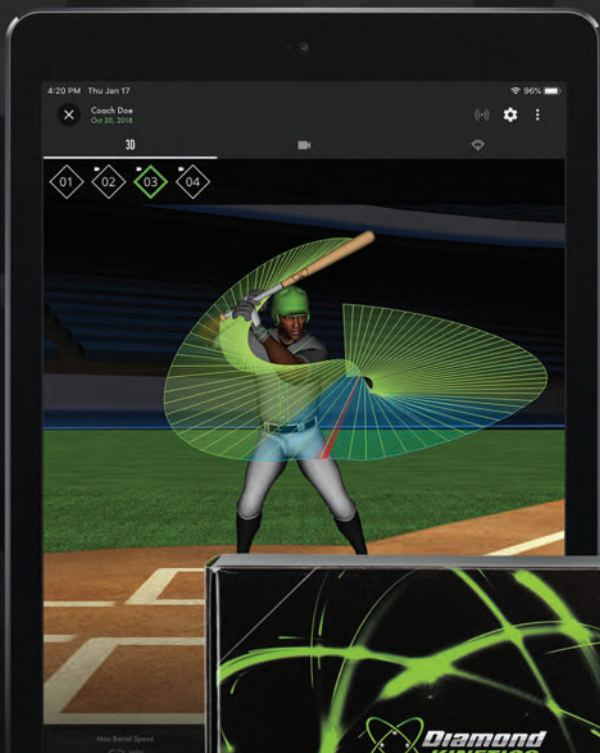

Official Motion Technology
Partner of PerfectGame

USE PROMO CODE **PG2019** TO SAVE AT DIAMONDKINETICS.COM

TRY THE APPS FREE!

KORXED x PERFECT GAME

CATCH IN THE BACK YARD
A GAME THAT TRANSCENDS GENERATIONS
SUNDAY AFTERNOONS
FRESH SMELL OF SPRING
CONNECTS FAMILIES
BEHIND THE CURTAINS
WE ARE BASEBALL.