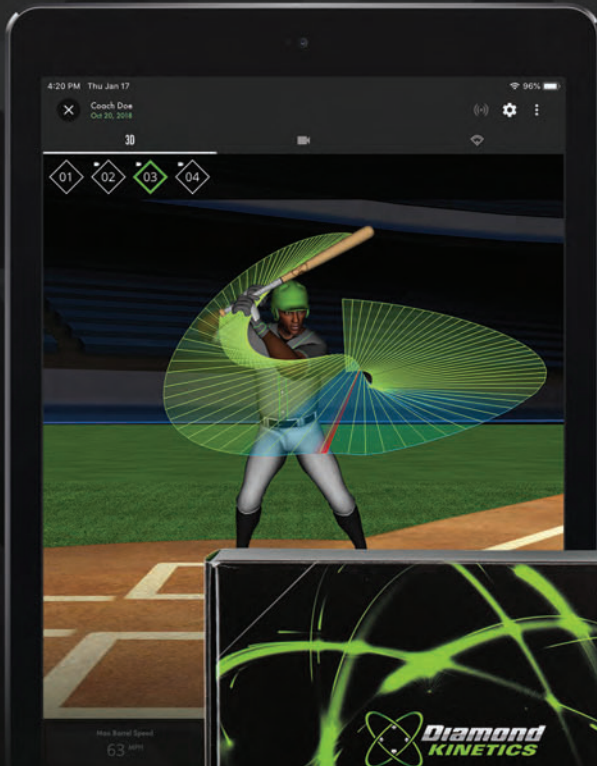

Official Motion Technology
Partner of PerfectGame

USE PROMO CODE **PG2019** TO SAVE AT DIAMONDKINETICS.COM

TRY THE APPS FREE!

KORXED x PERFECT GAME

CATCH IN THE BACK YARD
A GAME THAT TRANSCENDS GENERATIONS
SUNDAY AFTERNOONS
FRESH SMELL OF SPRING
CONNECTS FAMILIES
BEHIND THE MOUNTAINS
WE ARE BASEBALL.