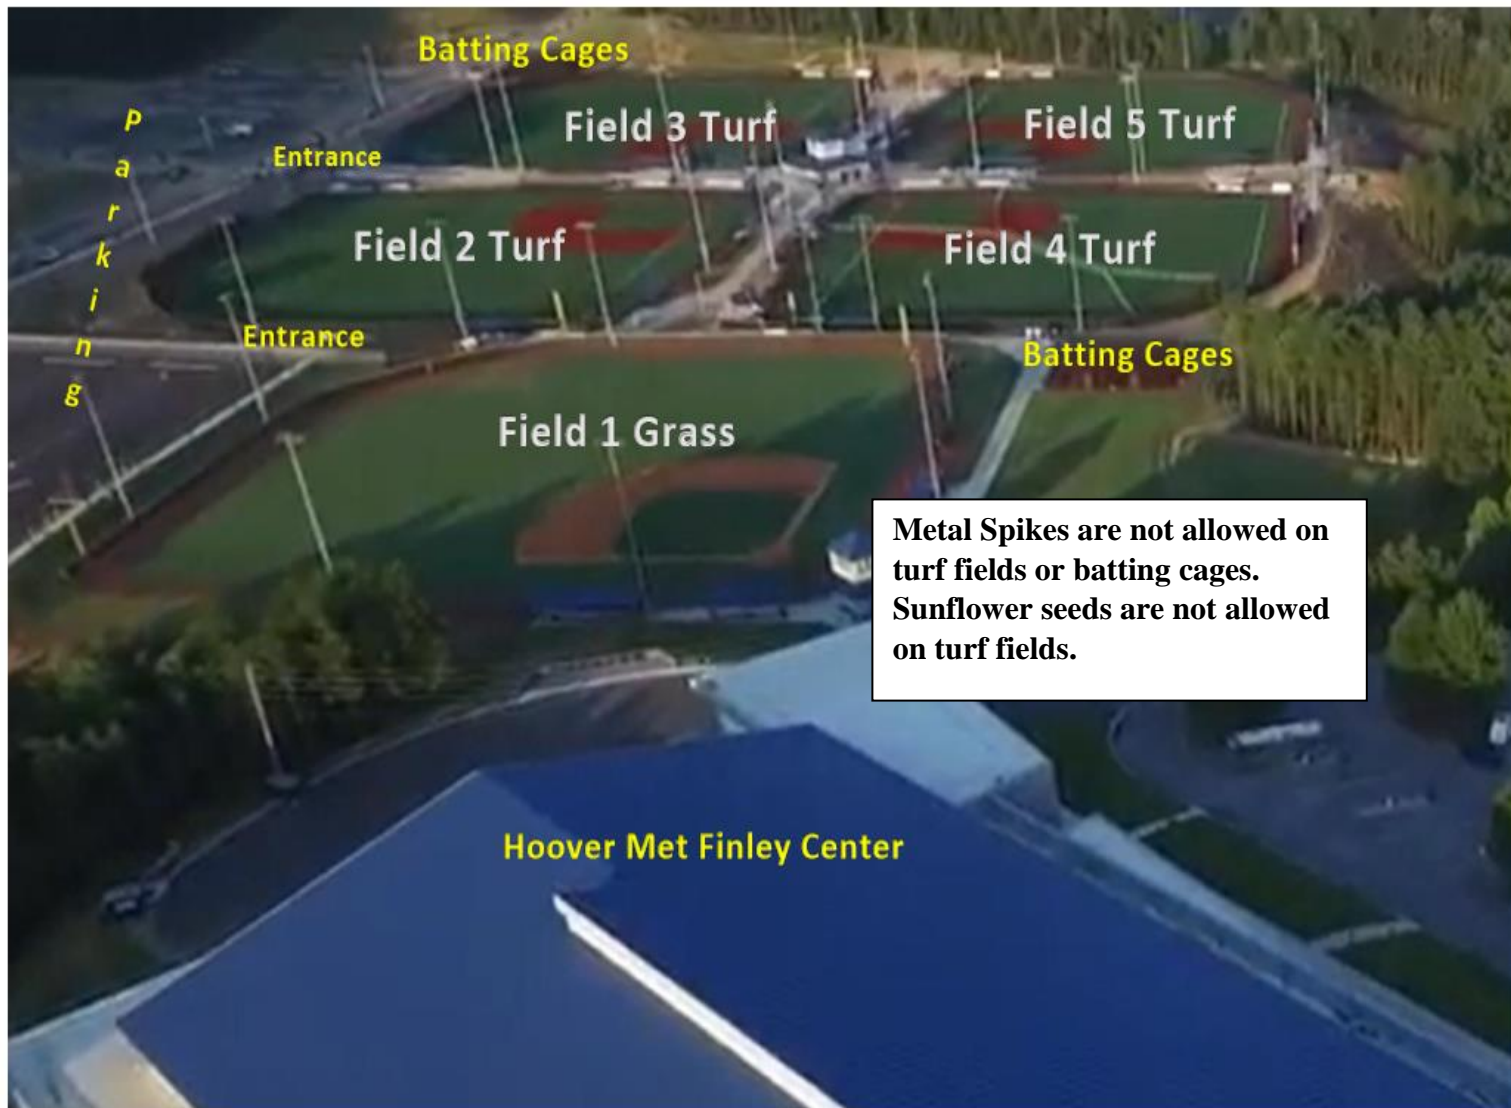

Hoover Met Sports Complex at 100 Ben Chapman Drive, Hoover, AL 35244

Metal Spikes are not allowed on turf fields or batting cages. Sunflower seeds are not allowed on turf fields.