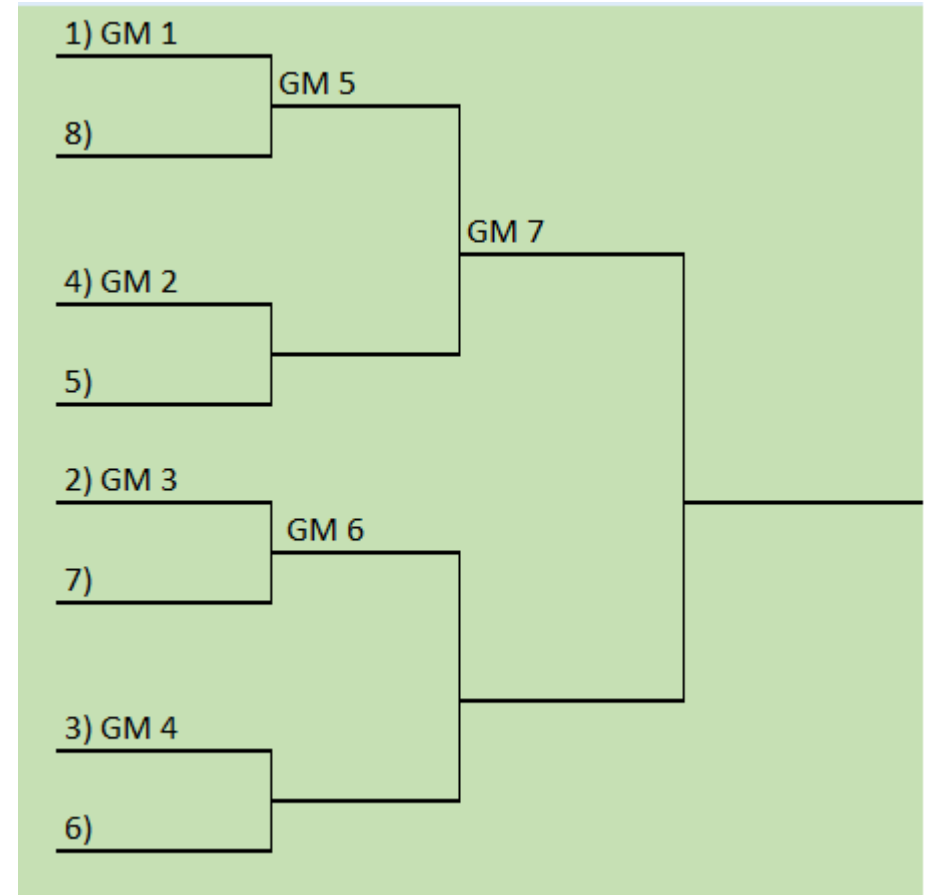

14U Battle of the Great Lakes

14U Division	
1	Travelers
2	SWAT
3	Next Level Elite
4	LBA Legends
5	Detriot Bees
6	Total Gamecocks
7	Michigan Nationals
8	Saline Hornets

Glenwood #3	
Thursday 8:00	1V2
Thursday 10:00	1V3
Thursday 12:00	3V4
Thursday 2:00	2V4
Thursday 4:00	5V6
Thursday 6:00	7V8
Friday 8:00	1V4
Friday 10:00	2V3
Friday 12:00	5V7
Friday 2:00	5V8
Friday 4:00	6V7
Friday 6:00	6V8
Saturday 8:00	GM1
Saturday 10:15	GM2
Saturday 12:30	GM3
Saturday 2:45	GM4
Saturday 5:00	
Sunday 8:00	GM5
Sunday 10:15	GM6
Sunday 12:30	GM7

16U Battle of the Great Lakes

Genoa High School

16U Division	
1	Travelers
2	Milwaukee Hitmen
3	Legacy Baseball
4	Hawks Gold
5	Michigan Bulls
6	Jet Box Baseball
7	Little Ceasars
8	Midwest Marlins 16U

	Genoa HS
Thursday 8:00	1V2
Thursday 10:00	1V3
Thursday 12:00	3V4
Thursday 2:00	5V6
Thursday 4:00	5V7
Thursday 6:00	7V8
Friday 8:00	2V4
Friday 10:00	1V4
Friday 12:00	2V3
Friday 2:00	5V8
Friday 4:00	6V8
Friday 6:00	6V7
Saturday 8:00	GM1
Saturday 10:15	GM2
Saturday 12:30	GM3
Saturday 2:45	GM4
Saturday 5:00	
Sunday 8:00	GM5
Sunday 10:15	GM6
Sunday 12:30	GM 7

18U Battle of the Great Lakes

18U Division	
1	Midwest Marlins
2	Southfield Cardinals
3	Michigan Bulls
4	DC- Tansel
5	Michigan Blue Jays
6	DC- Fischer
7	Marion Merchants
8	Columbus Cobras

	Glenwood #2
Thursday 8:00	1V2
Thursday 10:00	1V3
Thursday 12:00	3V4
Thursday 2:00	5V6
Thursday 4:00	5V7
Thursday 6:00	7V8
Friday 8:00	2V4
Friday 10:00	1V4
Friday 12:00	2V3
Friday 2:00	5V8
Friday 4:00	6V8
Friday 6:00	6V7
Saturday 8:00	GM 1
Saturday 10:15	GM 2
Saturday 12:30	GM 3
Saturday 2:45	GM 4
Saturday 5:00	
Sunday 8:00	GM 5
Sunday 10:15	GM 6
Sunday 12:30	GM 7