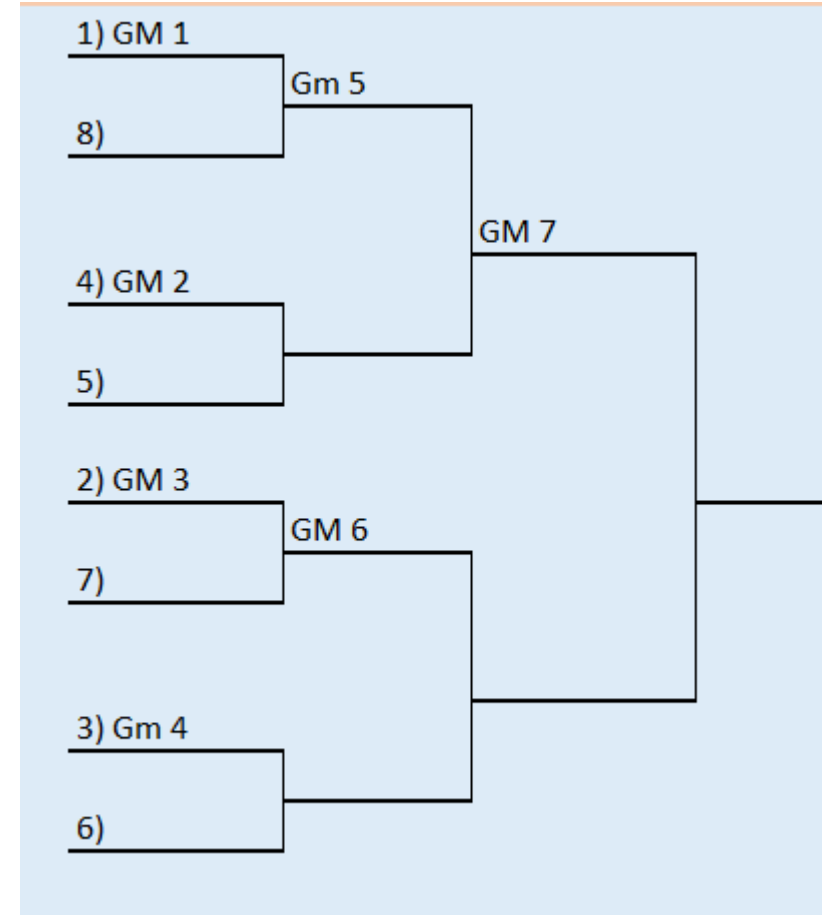

14U Battle of the Great Lakes

14U Division	
1	Travelers
2	SWAT
3	Next Level Elite
4	LBA Legends
5	Detriot Bees
6	Total Gamecocks
7	Michigan Nationals
8	Saline Hornets

Glenwood #3	
Thursday 8:00	1V2
Thursday 10:00	1V3
Thursday 12:00	3V4
Thursday 2:00	2V4
Thursday 4:00	5V6
Thursday 6:00	7V8
Friday 8:00	1V4
Friday 10:00	2V3
Friday 12:00	5V7
Friday 2:00	5V8
Friday 4:00	6V7
Friday 6:00	6V8
Saturday 8:00	GM1
Saturday 10:15	GM2
Saturday 12:30	GM3
Saturday 2:45	GM4
Saturday 5:00	
Sunday 8:00	GM5
Sunday 10:15	GM6
Sunday 12:30	GM7

16U Battle of the Great Lakes

Genoa High School

16U Division	
1	Travelers
2	Milwaukee Hitmen
3	Legacy Baseball
4	Hawks Gold
5	Michigan Bulls
6	Jet Box Baseball
7	Little Ceasars
8	Midwest Marlins 16U

	Genoa HS
Thursday 8:00	1V2
Thursday 10:00	1V3
Thursday 12:00	3V4
Thursday 2:00	5V6
Thursday 4:00	5V7
Thursday 6:00	7V8
Friday 8:00	2V4
Friday 10:00	1V4
Friday 12:00	2V3
Friday 2:00	5V8
Friday 4:00	6V8
Friday 6:00	6V7
Saturday 8:00	GM1
Saturday 10:15	GM2
Saturday 12:30	GM3
Saturday 2:45	GM4
Saturday 5:00	
Sunday 8:00	GM5
Sunday 10:15	GM6
Sunday 12:30	GM 7