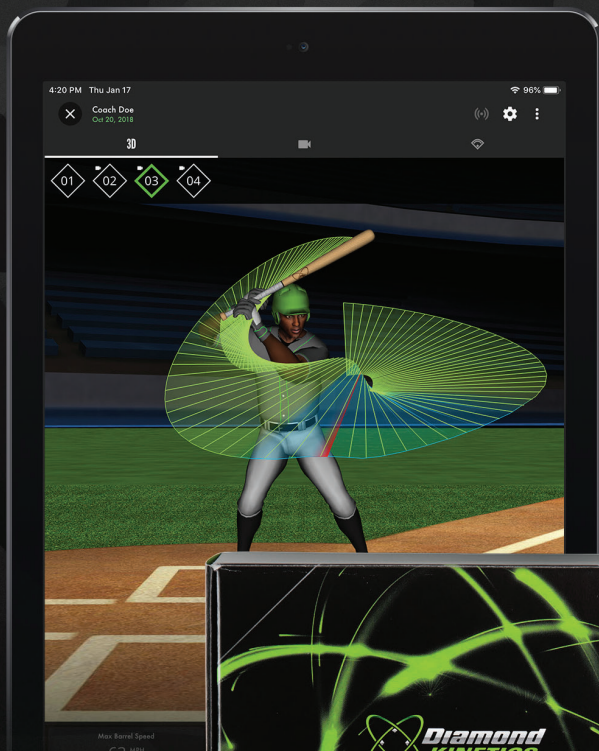

TECH YOUR GAME TO THE NEXT LEVEL

Official Motion Technology
Partner of PerfectGame

USE PROMO CODE **PG2019** TO SAVE AT DIAMONDKINETICS.COM

TRY THE APPS FREE!